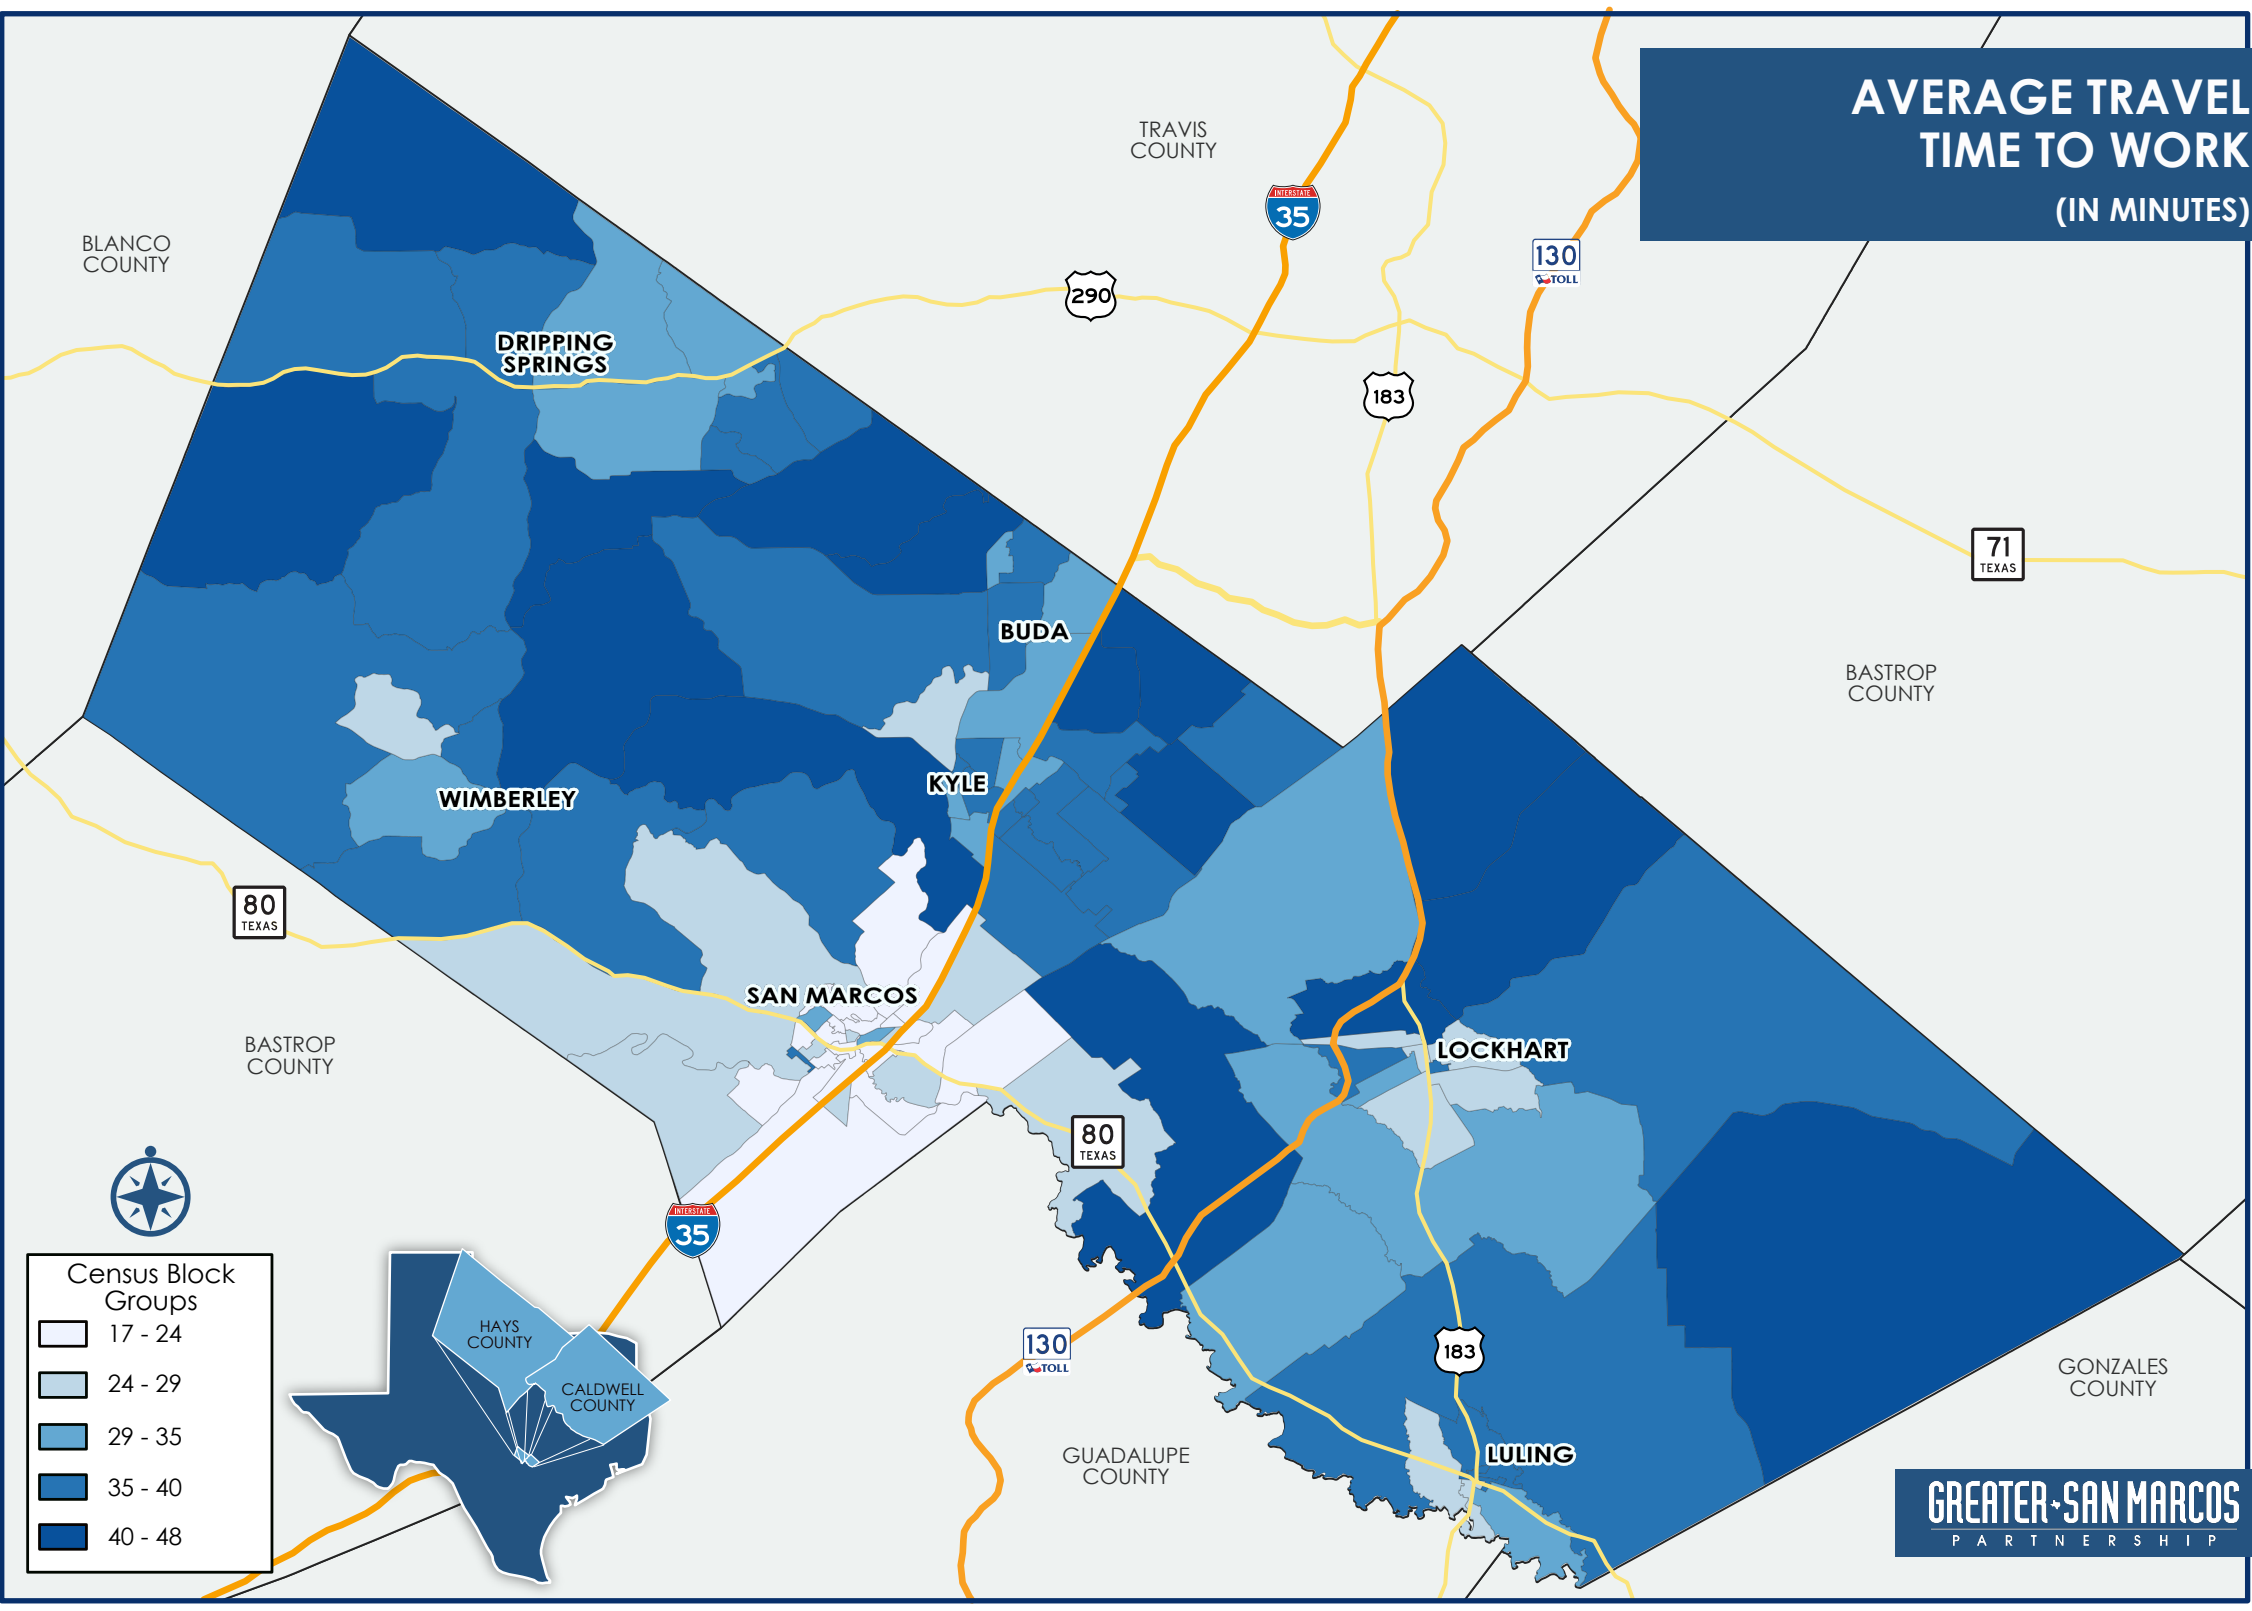

AVERAGE TRAVEL TIME TO WORK (IN MINUTES)

Census Block Groups

Lightest Blue	17 - 24
Light Blue	24 - 29
Medium Light Blue	29 - 35
Medium Blue	35 - 40
Darkest Blue	40 - 48