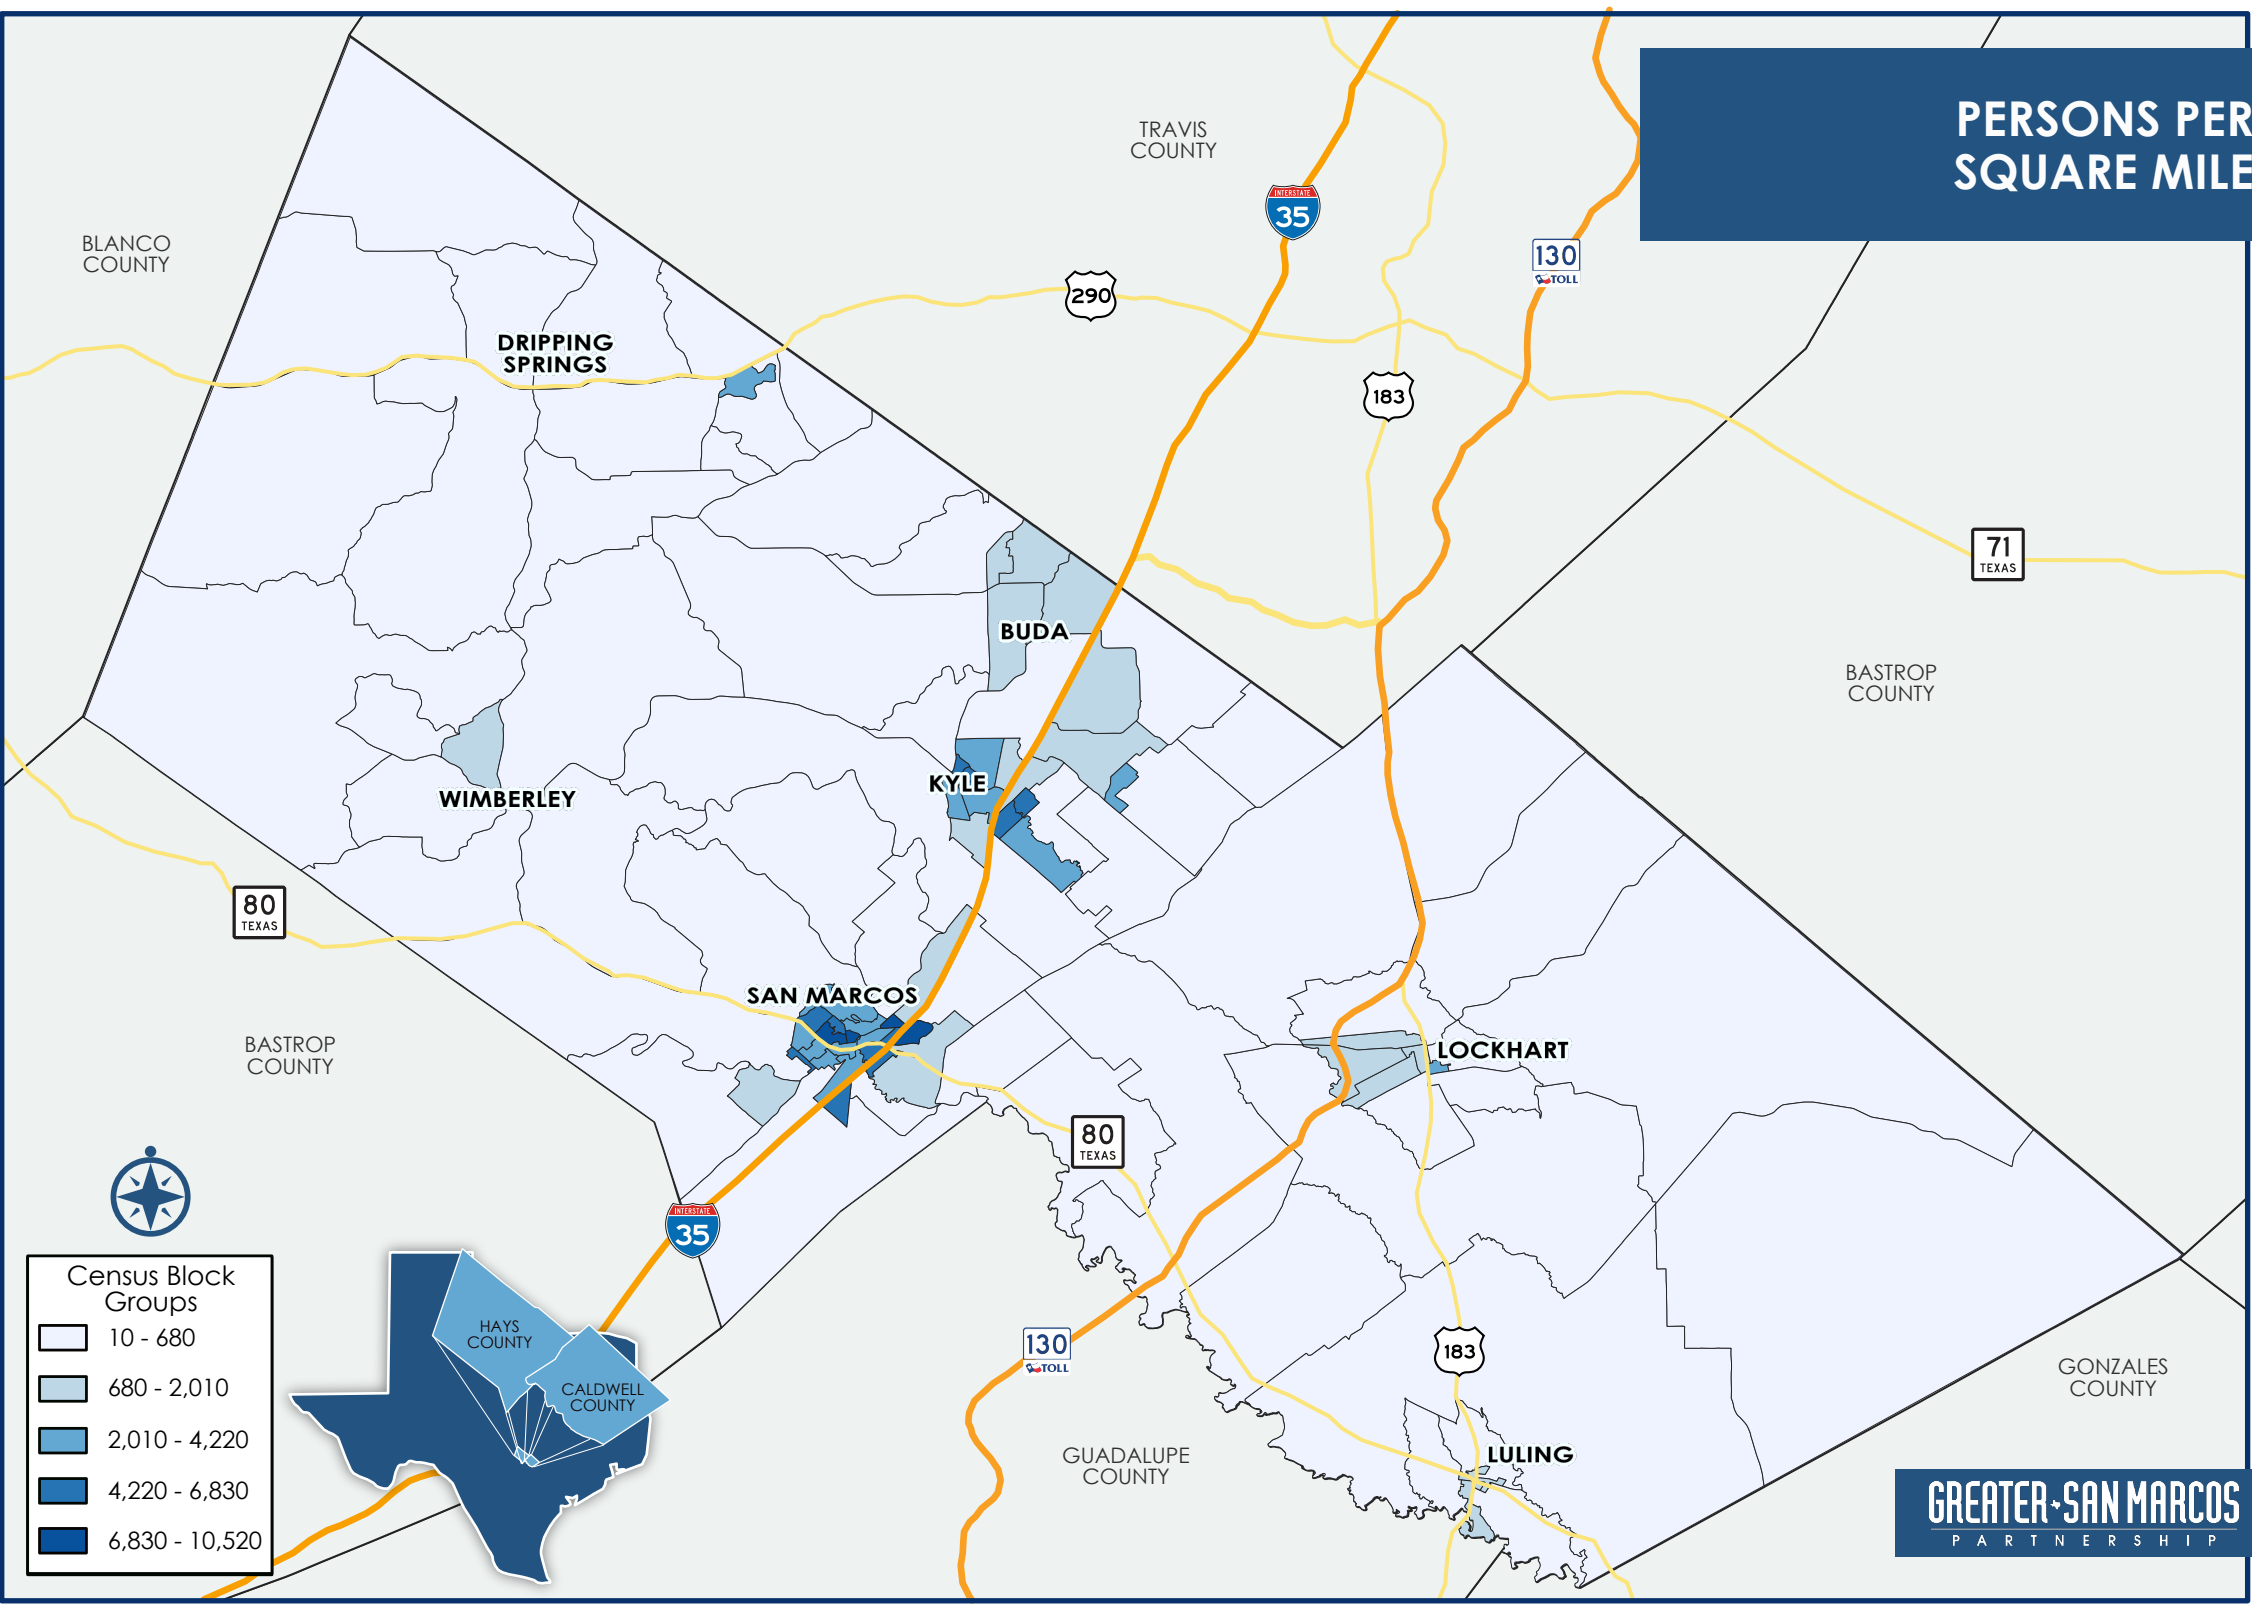

# PERSONS PER SQUARE MILE

Census Block Groups

10 - 680
680 - 2,010
2,010 - 4,220
4,220 - 6,830
6,830 - 10,520