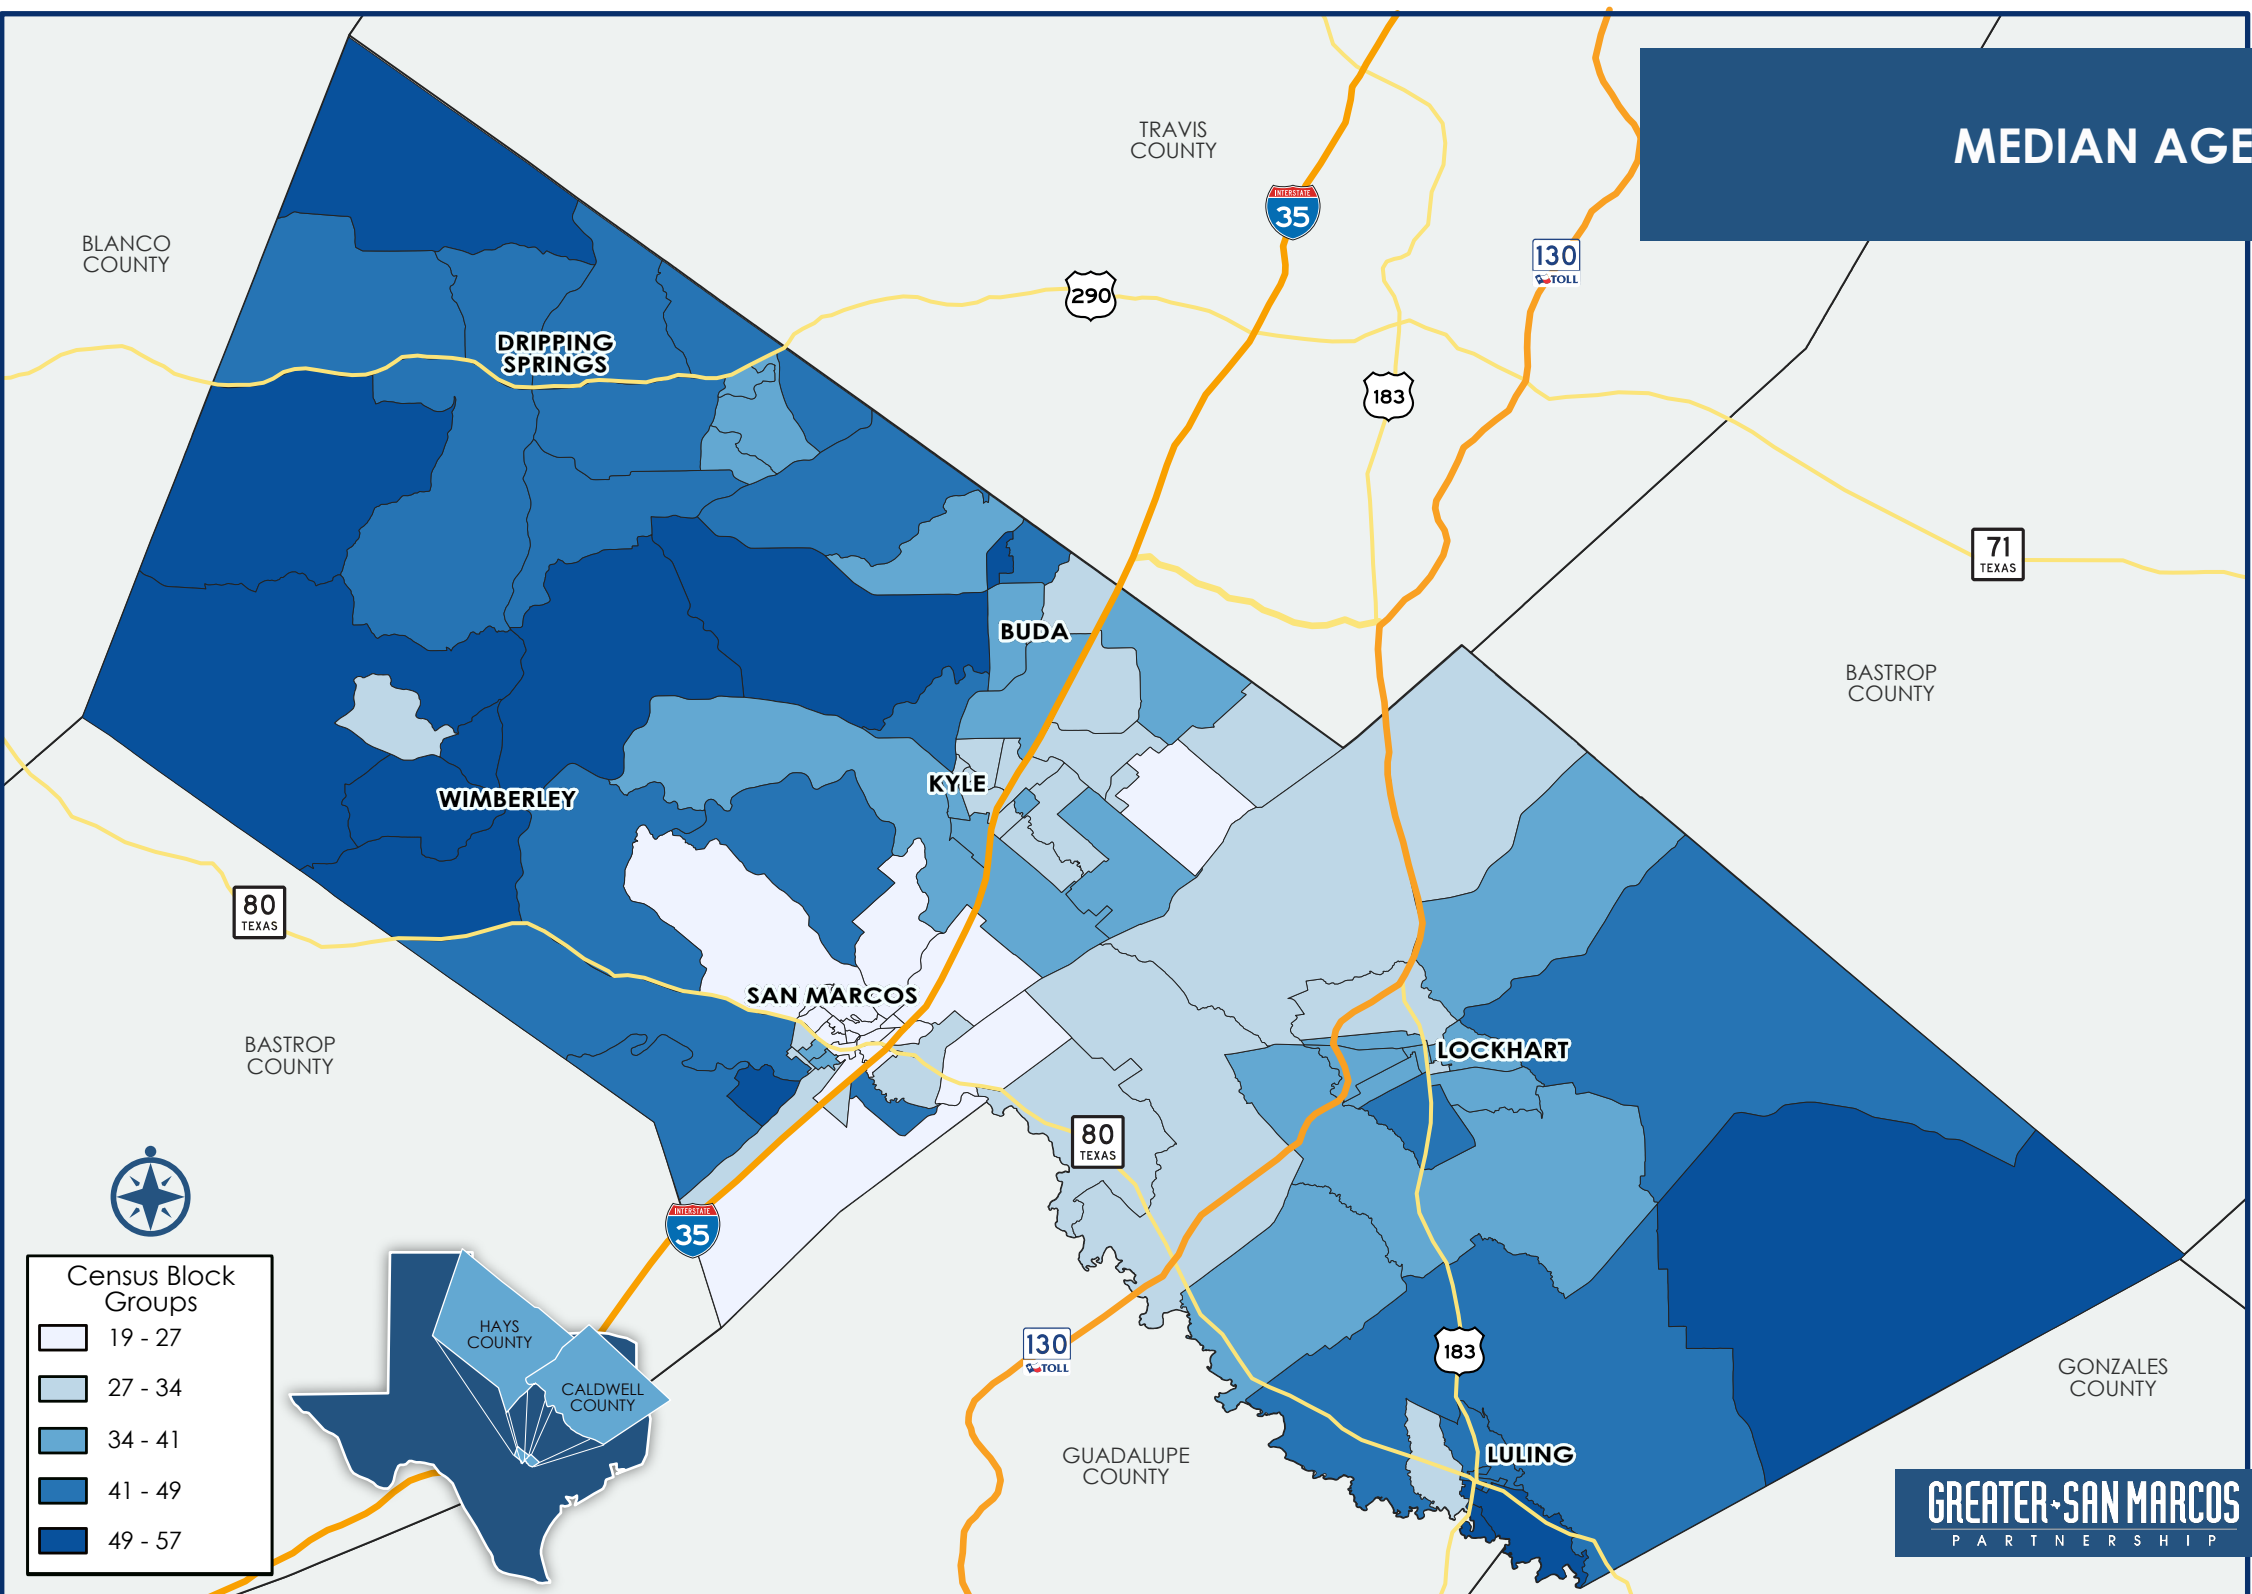

MEDIAN AGE

Census Block Groups

- 19 - 27
- 27 - 34
- 34 - 41
- 41 - 49
- 49 - 57